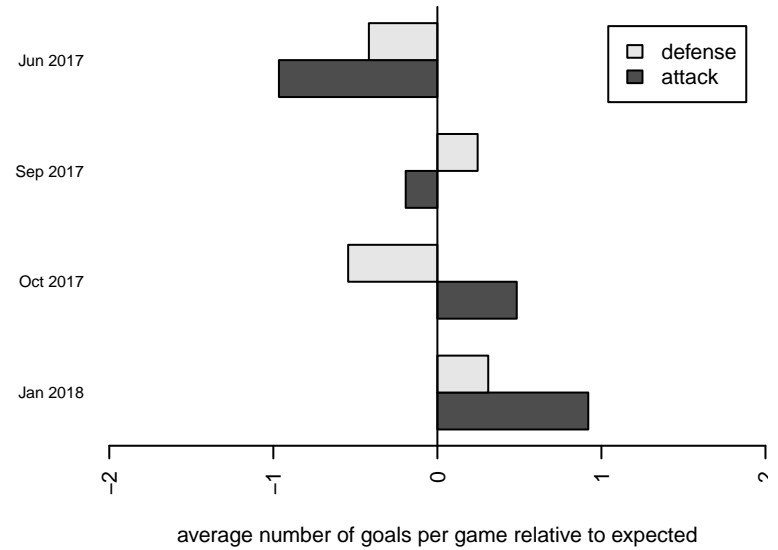

Performance relative to 13 month average