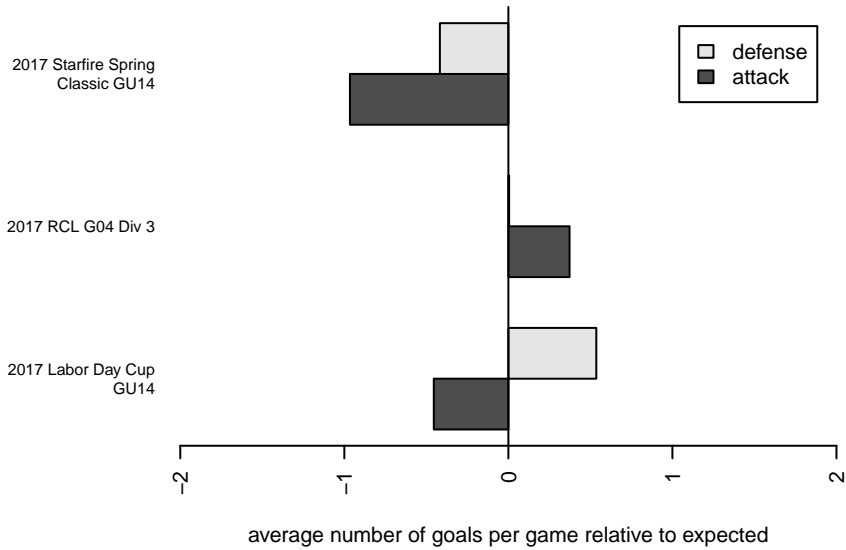

Kitsap Alliance Red G04

Westsound FC
 Silverdale, WA
 G04 total strength=1369
 attack=7.96 defense=6.5
 fall league = RCL G04 Div 3
 notes= A

alt names used:
 Kitsap Alliance FC – G04 A
 Kitsap Alliance FC – G04A
 Kitsap Alliance FC – G04A

Venues played:
 2017 Starfire Spring Classic GU14
 2017 Labor Day Cup GU14
 2017 RCL G04 Div 3

Kitsap Alliance Red G04
 Dots are actual minus expected GF (blue circles) and GA (red triangles).
 Blue line is smoothed change in attack strength. Red is smoothed change in defense strength.

**attack and defense variance (black dot)
relative to other teams
and top 10 in region**

**attack and defense rating
relative to others at age
and all opponents in last 13 months**

Performance relative to 13 month average