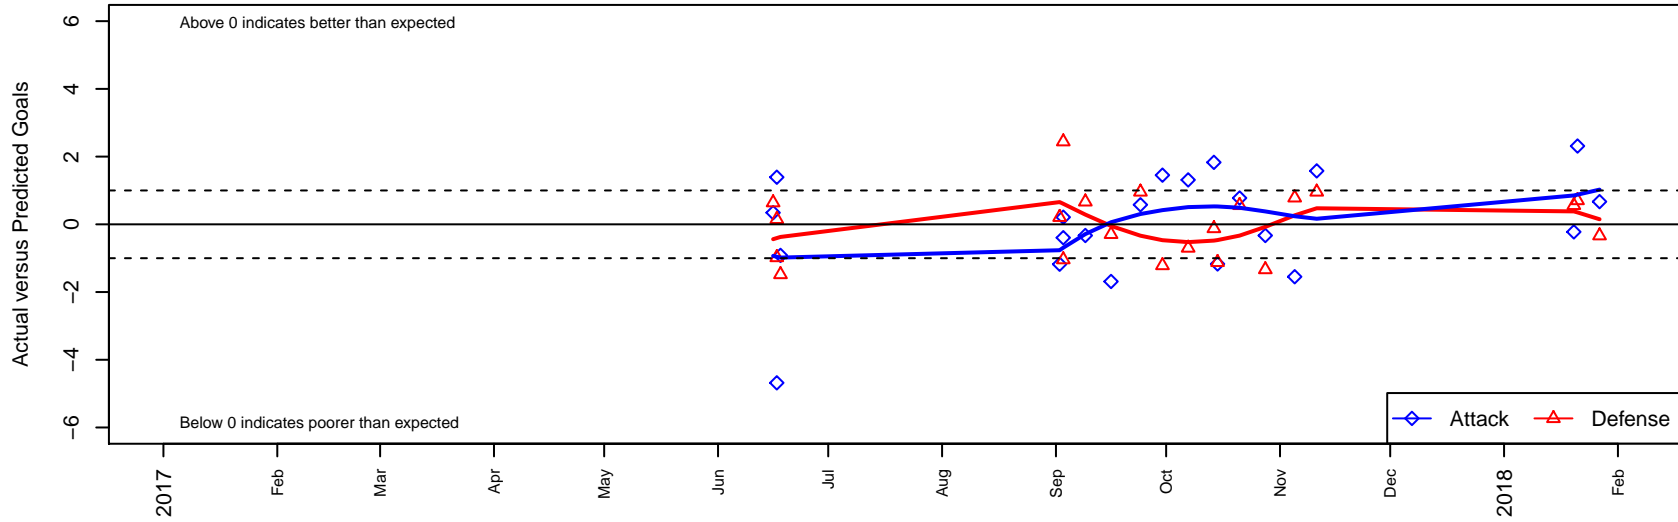

Kitsap Alliance Red G04

Westsound FC
 Silverdale, WA
 G04 total strength=1369
 attack=7.96 defense=6.5
 fall league = RCL G04 Div 3
 notes= A

alt names used:
 Kitsap Alliance FC – G04 A
 Kitsap Alliance FC – G04A
 Kitsap Alliance FC – G04A

Venues played:
 2017 Starfire Spring Classic GU14
 2017 Labor Day Cup GU14
 2017 RCL G04 Div 3

Kitsap Alliance Red G04
 Dots are actual minus expected GF (blue circles) and GA (red triangles).
 Blue line is smoothed change in attack strength. Red is smoothed change in defense strength.

**attack and defense variance (black dot)
relative to other teams
and top 10 in region**

**attack and defense rating
relative to others at age
and all opponents in last 13 months**

Performance relative to 13 month average