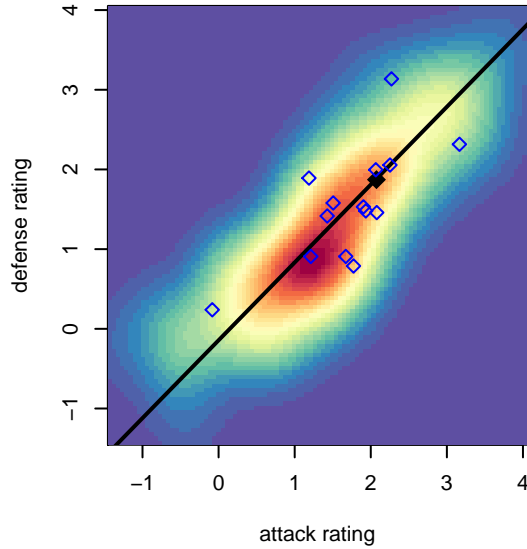

Kitsap Alliance Red G04

Westsound FC
 Silverdale, WA
 G04 total strength=1369
 attack=7.96 defense=6.5
 fall league = RCL G04 Div 3
 notes= A

alt names used:
 Kitsap Alliance FC – G04 A
 Kitsap Alliance FC – G04A
 Kitsap Alliance FC – G04A

Venues played:
 2017 Starfire Spring Classic GU14
 2017 Labor Day Cup GU14
 2017 RCL G04 Div 3

Kitsap Alliance Red G04
 Dots are actual minus expected GF (blue circles) and GA (red triangles).
 Blue line is smoothed change in attack strength. Red is smoothed change in defense strength.

**attack and defense variance (black dot)
relative to other teams
and top 10 in region**

**attack and defense rating
relative to others at age
and all opponents in last 13 months**

Performance relative to 13 month average