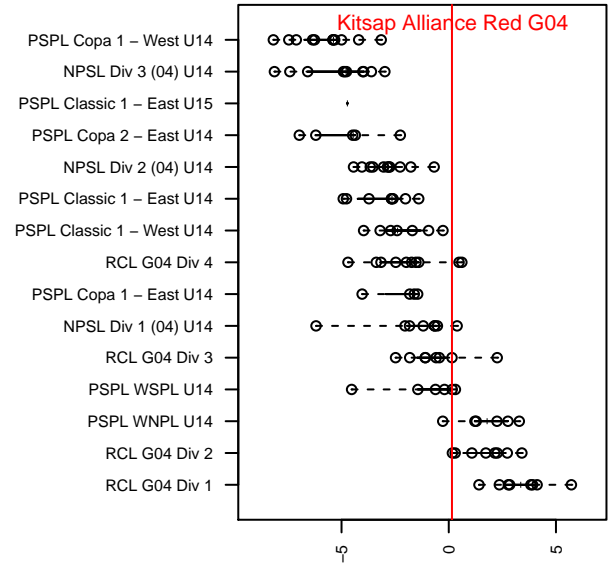

Kitsap Alliance Red G04

Westsound FC
 Silverdale, WA
 G04 total strength=1369
 attack=7.96 defense=6.5
 fall league = RCL G04 Div 3
 notes= A

alt names used:
 Kitsap Alliance FC – G04 A
 Kitsap Alliance FC – G04A
 Kitsap Alliance FC – G04A

Venues played:
 2017 Starfire Spring Classic GU14
 2017 Labor Day Cup GU14
 2017 RCL G04 Div 3

Kitsap Alliance Red G04
 Dots are actual minus expected GF (blue circles) and GA (red triangles).
 Blue line is smoothed change in attack strength. Red is smoothed change in defense strength.

**attack and defense variance (black dot)
relative to other teams
and top 10 in region**

**attack and defense rating
relative to others at age
and all opponents in last 13 months**

Performance relative to 13 month average