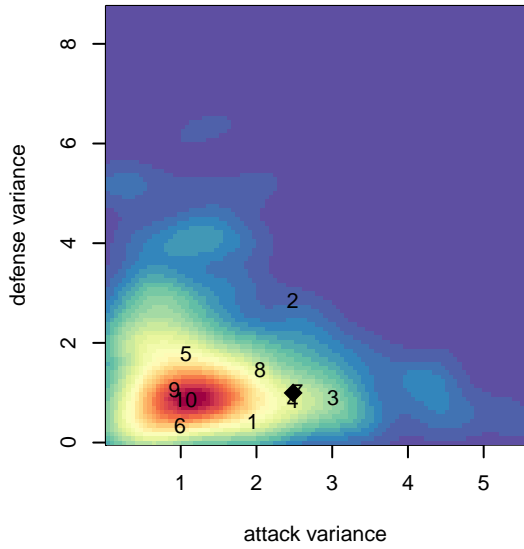

Kitsap Alliance Red G04

Westsound FC
 Silverdale, WA
 G04 total strength=1369
 attack=7.96 defense=6.5
 fall league = RCL G04 Div 3
 notes= A

alt names used:
 Kitsap Alliance FC – G04 A
 Kitsap Alliance FC – G04A
 Kitsap Alliance FC – G04A

Venues played:
 2017 Starfire Spring Classic GU14
 2017 Labor Day Cup GU14
 2017 RCL G04 Div 3

Kitsap Alliance Red G04
 Dots are actual minus expected GF (blue circles) and GA (red triangles).
 Blue line is smoothed change in attack strength. Red is smoothed change in defense strength.

**attack and defense variance (black dot)
relative to other teams
and top 10 in region**

**attack and defense rating
relative to others at age
and all opponents in last 13 months**

Performance relative to 13 month average